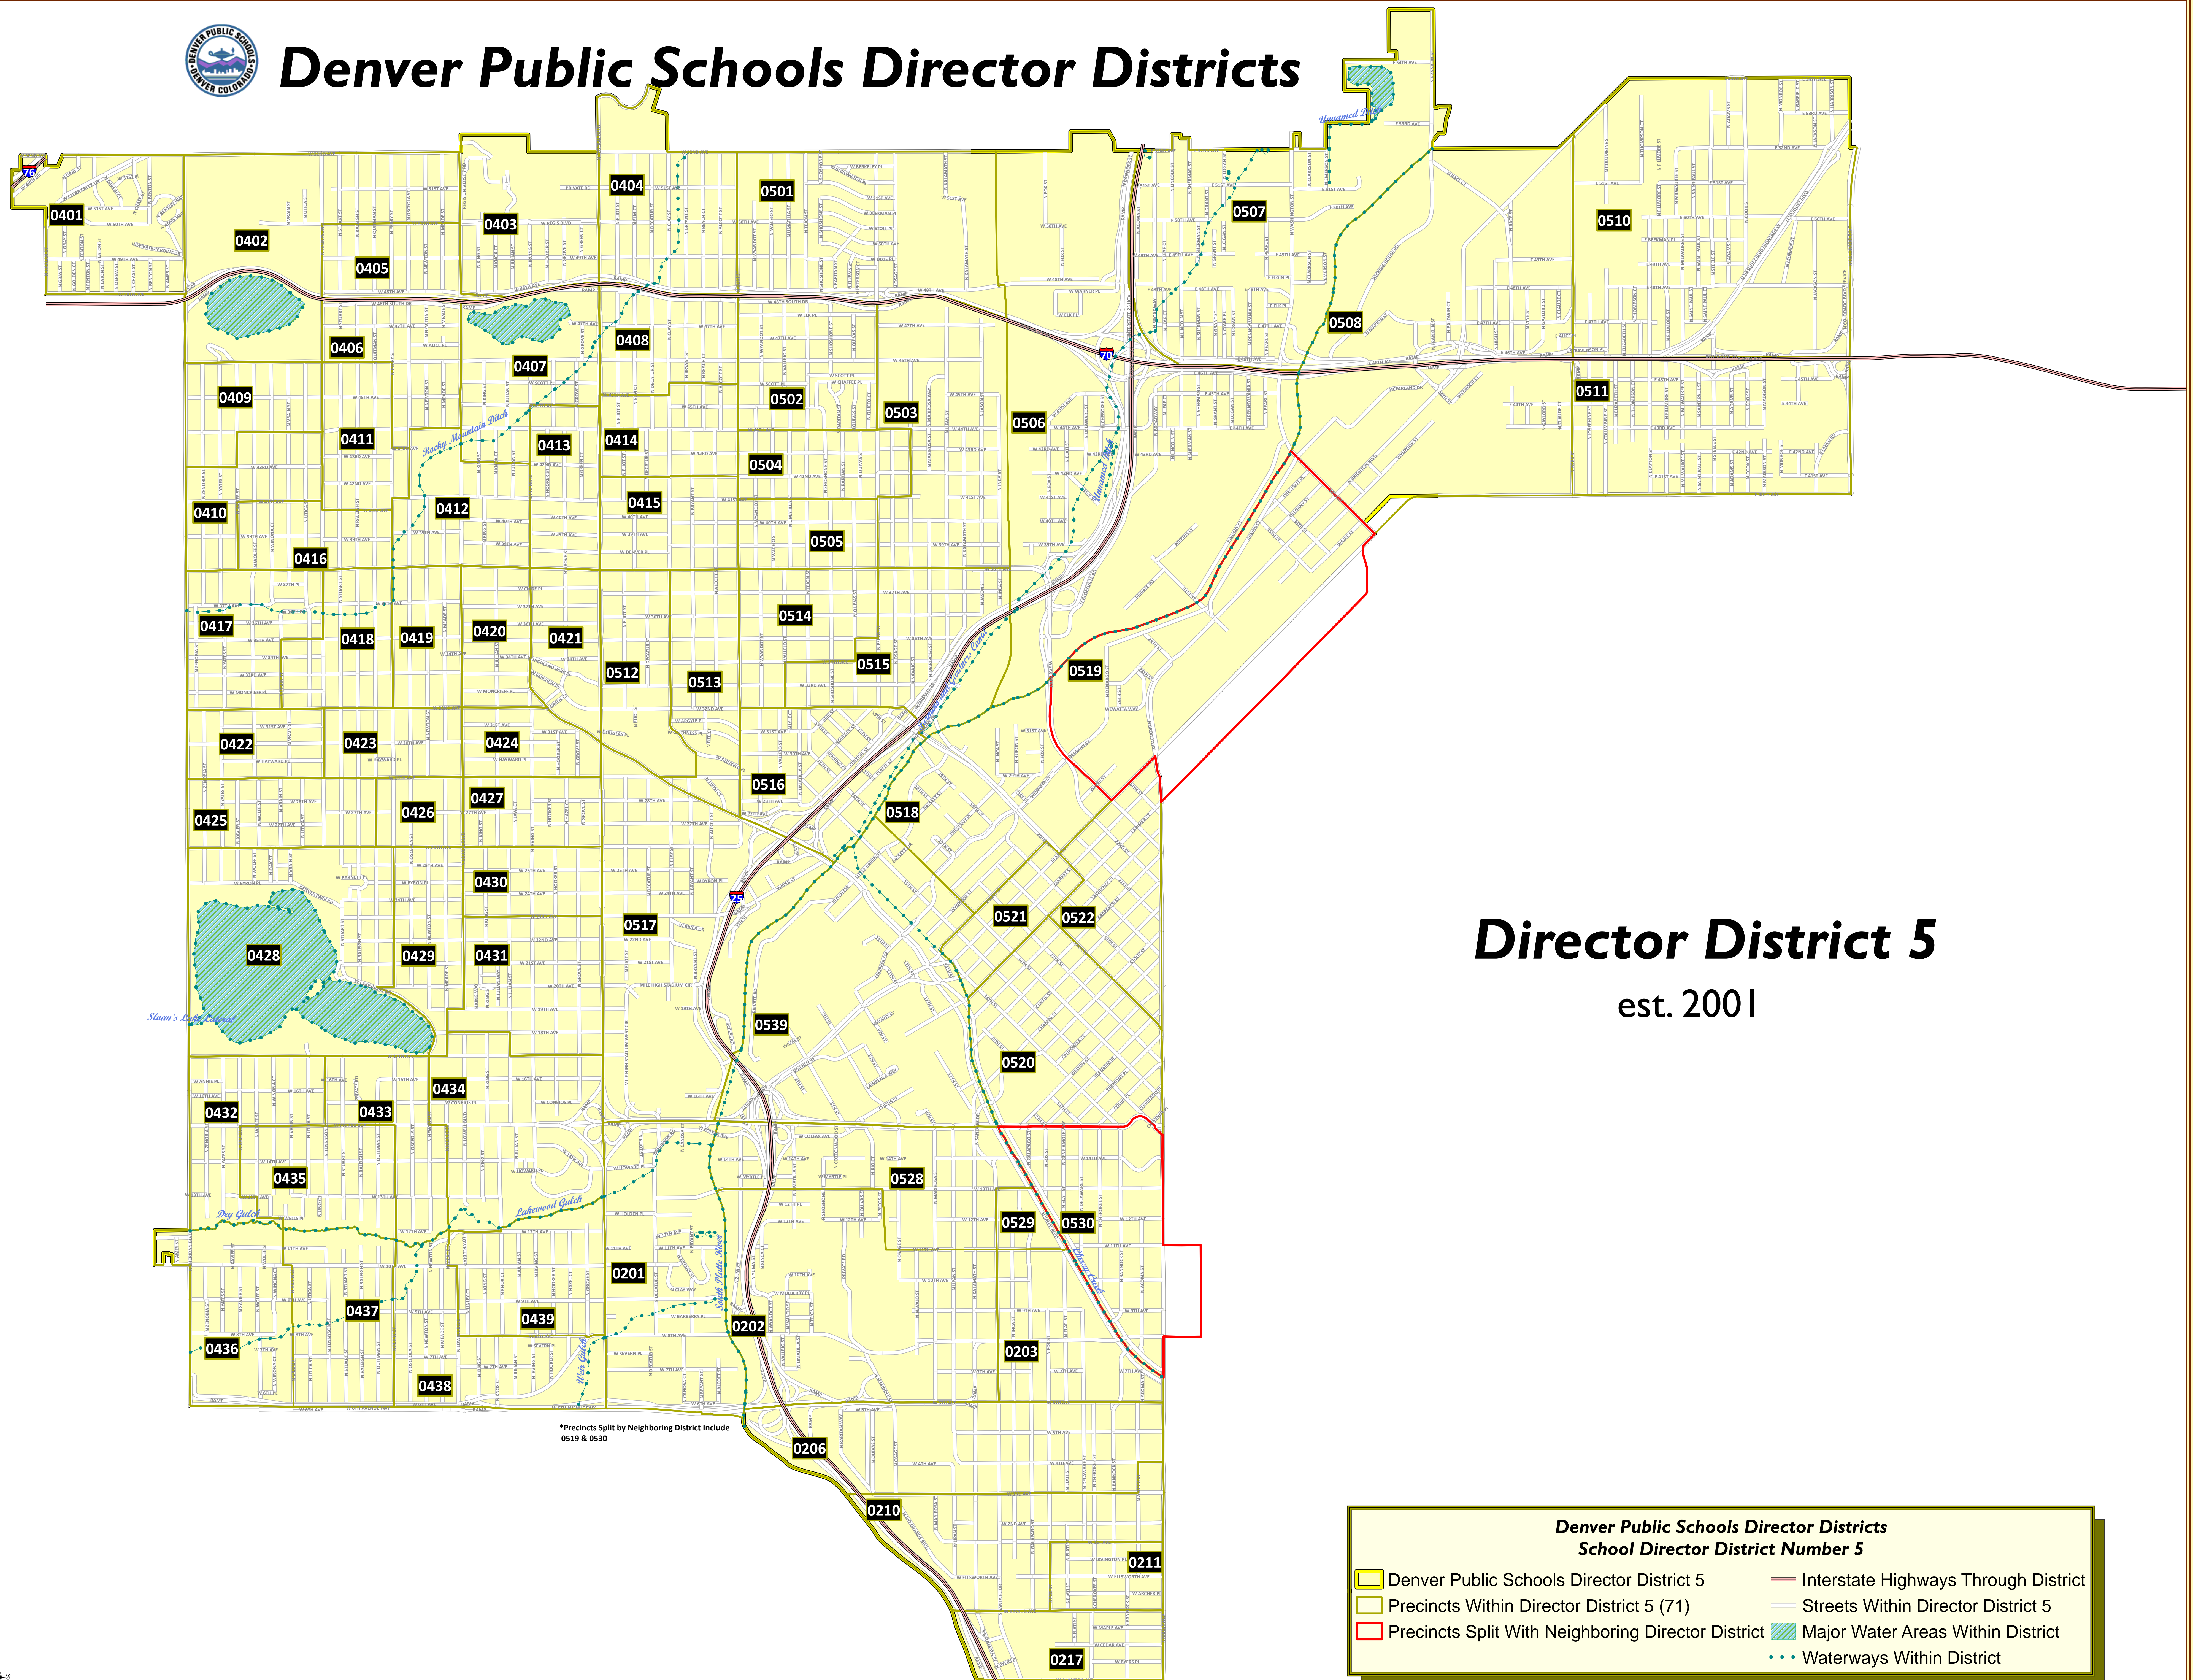

Denver Public Schools Director Districts

Director District 5

est. 2001

Denver Public Schools Director Districts
School Director District Number 5

- Yellow box: Denver Public Schools Director District 5
- Light yellow box: Precincts Within Director District 5 (71)
- Red outline: Precincts Split With Neighboring Director District
- Blue line: Interstate Highways Through District
- Grey line: Streets Within Director District 5
- Blue hatched area: Major Water Areas Within District
- Blue dashed line: Waterways Within District